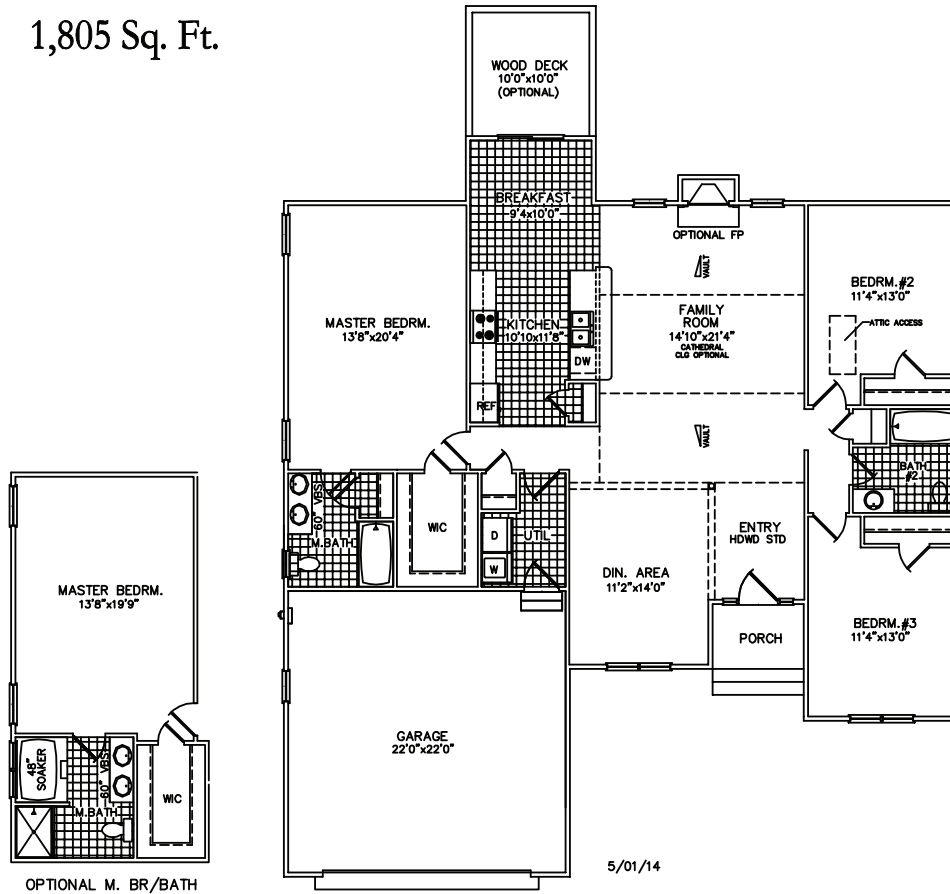

CHARLESTON B

1,805 Sq. Ft.

**Emerald
Homes**
30 Years of Quality Building