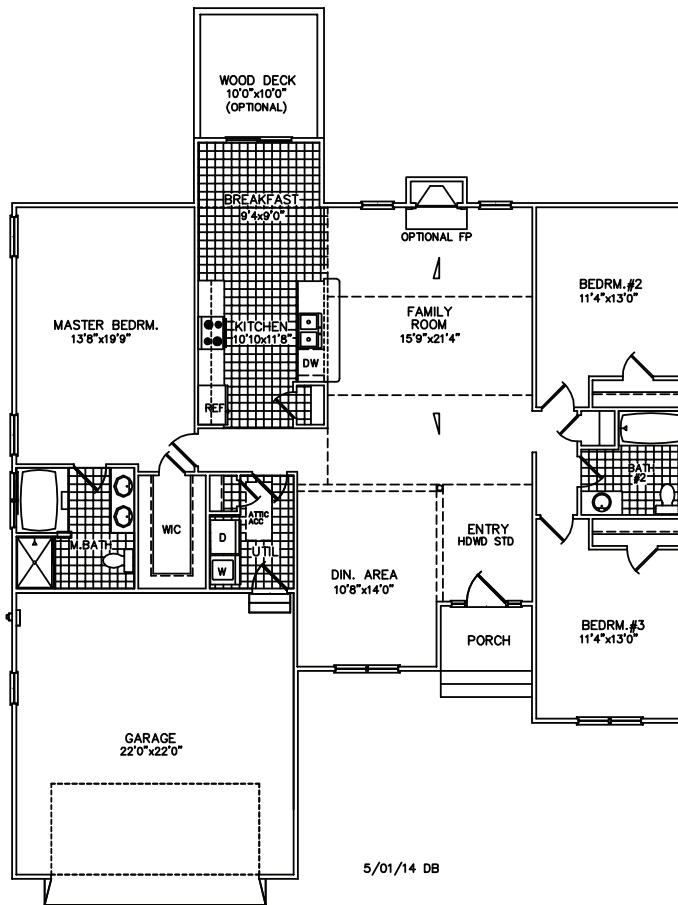

CHARLESTON BD

1,805 Sq. Ft.

**Emerald
Homes**
30 Years of Quality Building