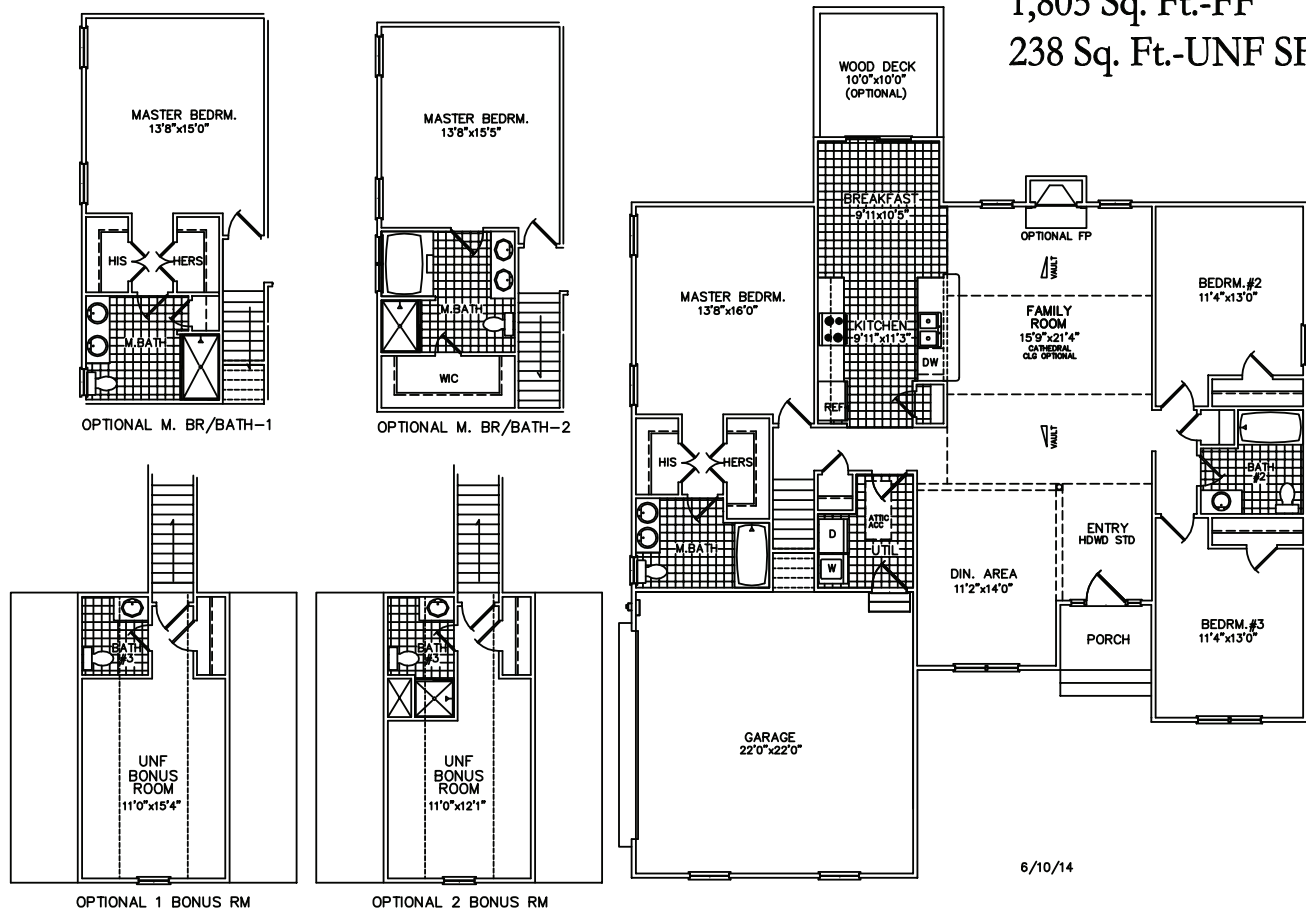

CHARLESTON C

1,805 Sq. Ft.-FF
238 Sq. Ft.-UNF SF

*Emerald
Homes*
30 Years of Quality Building