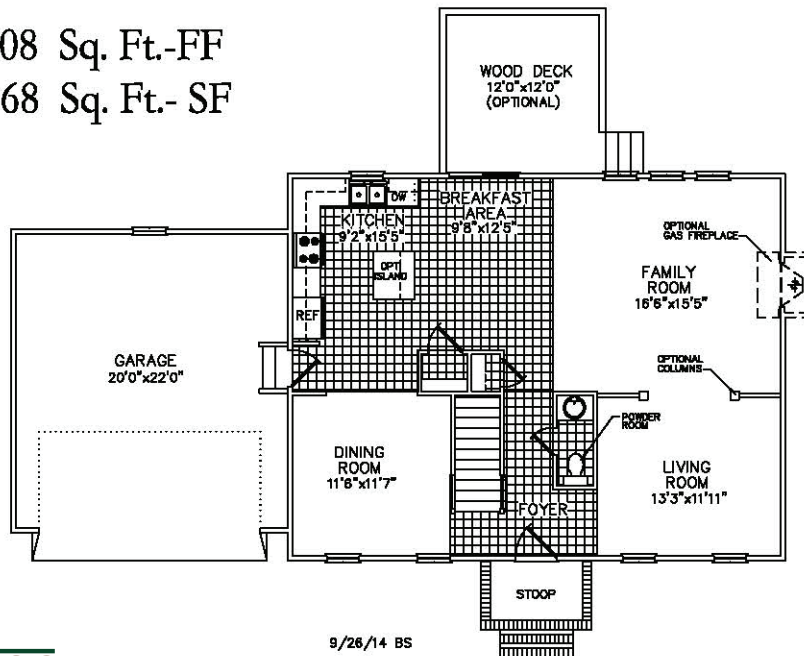

HOMESTEAD 8A

1,008 Sq. Ft.-FF
1,368 Sq. Ft.- SF

9/26/14 BS

**Emerald
Homes**
30 Years of Quality Building