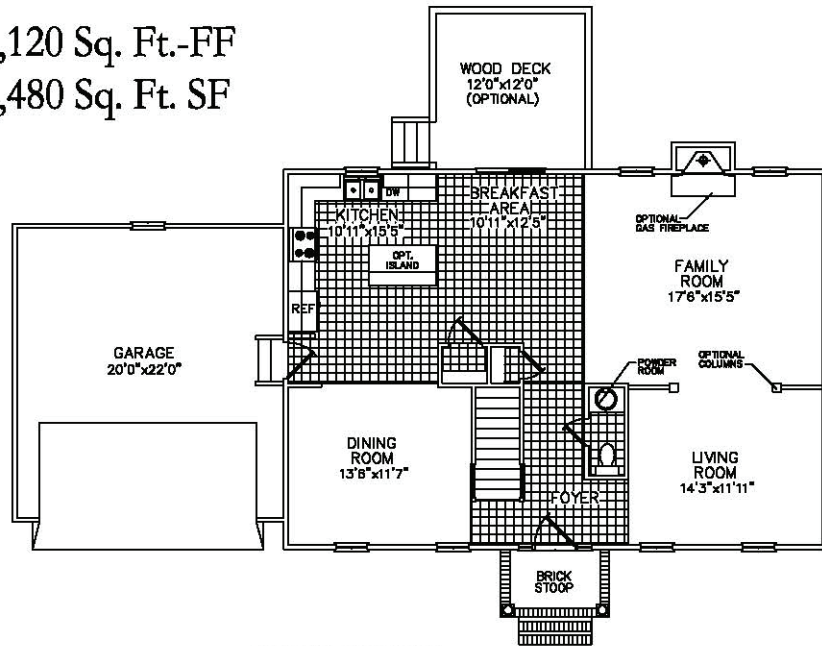

HOMESTEAD 8D CRAFTSMAN

1,120 Sq. Ft.-FF
 1,480 Sq. Ft. SF

5/15/12 BS ALT FF CRAFT

**Emerald
Homes**
 30 Years of Quality Building