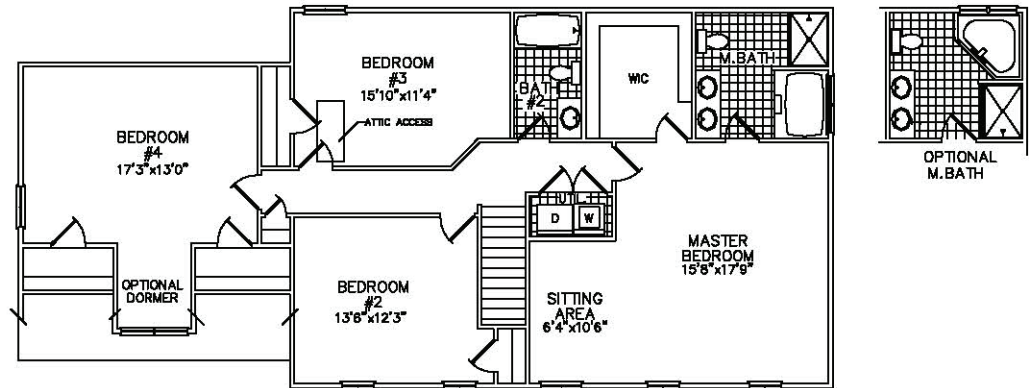

HOMESTEAD 8D CRAFTSMAN

1,120 Sq. Ft.-FF
 1,480 Sq. Ft. SF

5/15/12 BS ALT FF CRAFT

**Emerald
Homes**
 30 Years of Quality Building