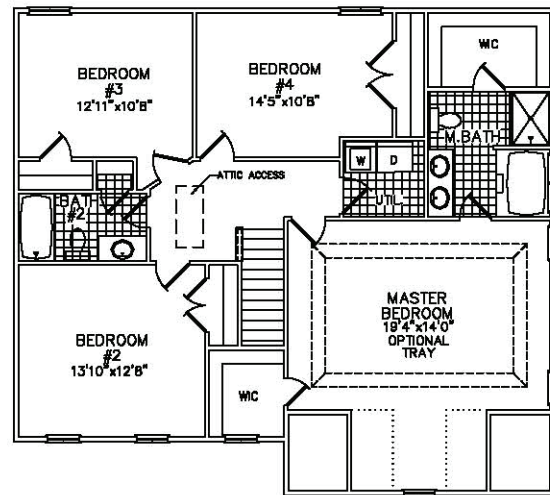

WESTBRIAR 8B

890 Sq. Ft.-FF
1,290 Sq. Ft. SF

7/30/13 520 WP

**Emerald
Homes**
30 Years of Quality Building