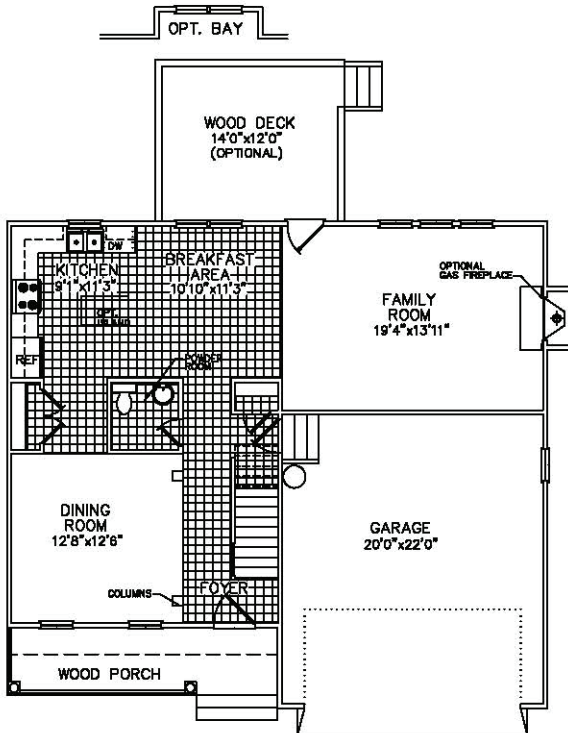

WESTBRIAR 8B

890 Sq. Ft.-FF
1,290 Sq. Ft. SF

7/30/13 520 WP

**Emerald
Homes**
30 Years of Quality Building