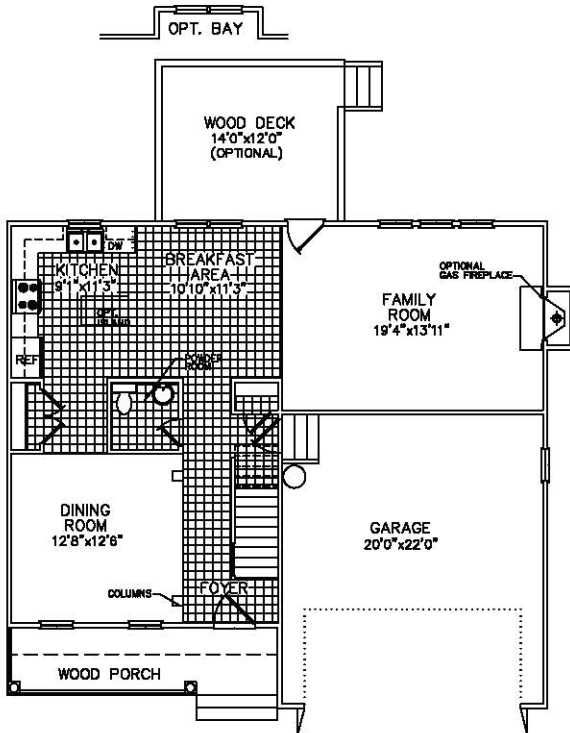

WESTBRIAR 8B

890 Sq. Ft.-FF
1,290 Sq. Ft. SF

7/30/13 520 WP

**Emerald
Homes**
30 Years of Quality Building