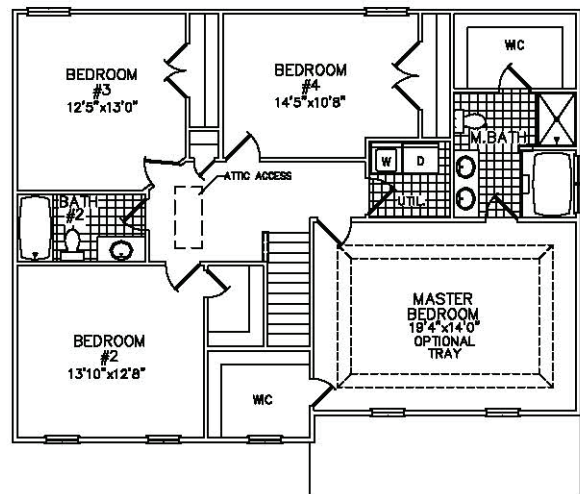

WESTBRIAR 8C CRAFTSMAN

950 Sq. Ft.-FF
1,305 Sq. Ft. SF

3/12/14 BP CRAFTSMAN

**Emerald
Homes**
30 Years of Quality Building