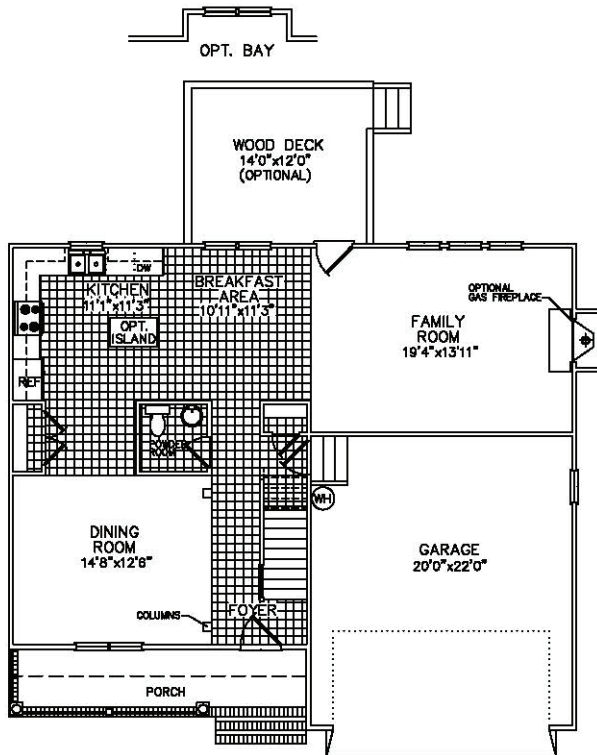

WESTBRIAR 8C CRAFTSMAN

950 Sq. Ft.-FF
1,305 Sq. Ft. SF

3/12/14 BP CRAFTSMAN

**Emerald
Homes**
30 Years of Quality Building